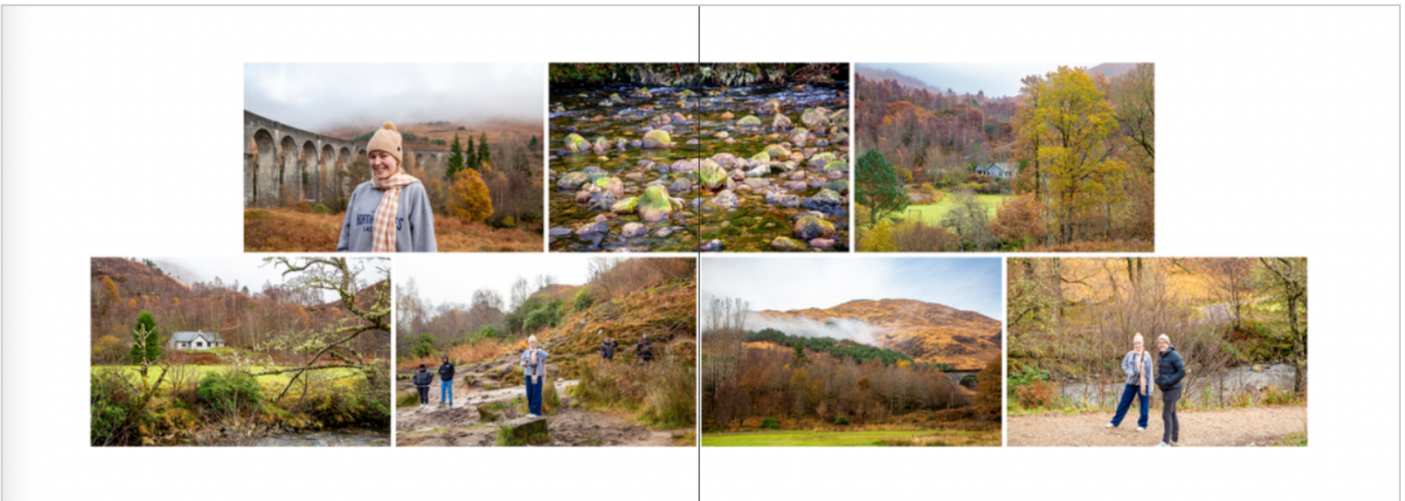

TRAVEL PHOTO BOOK - EXAMPLES

Designed for Momento Pro – Regular Landscape Lay-flat Lustre 260GSM

OTHER EXAMPLES: